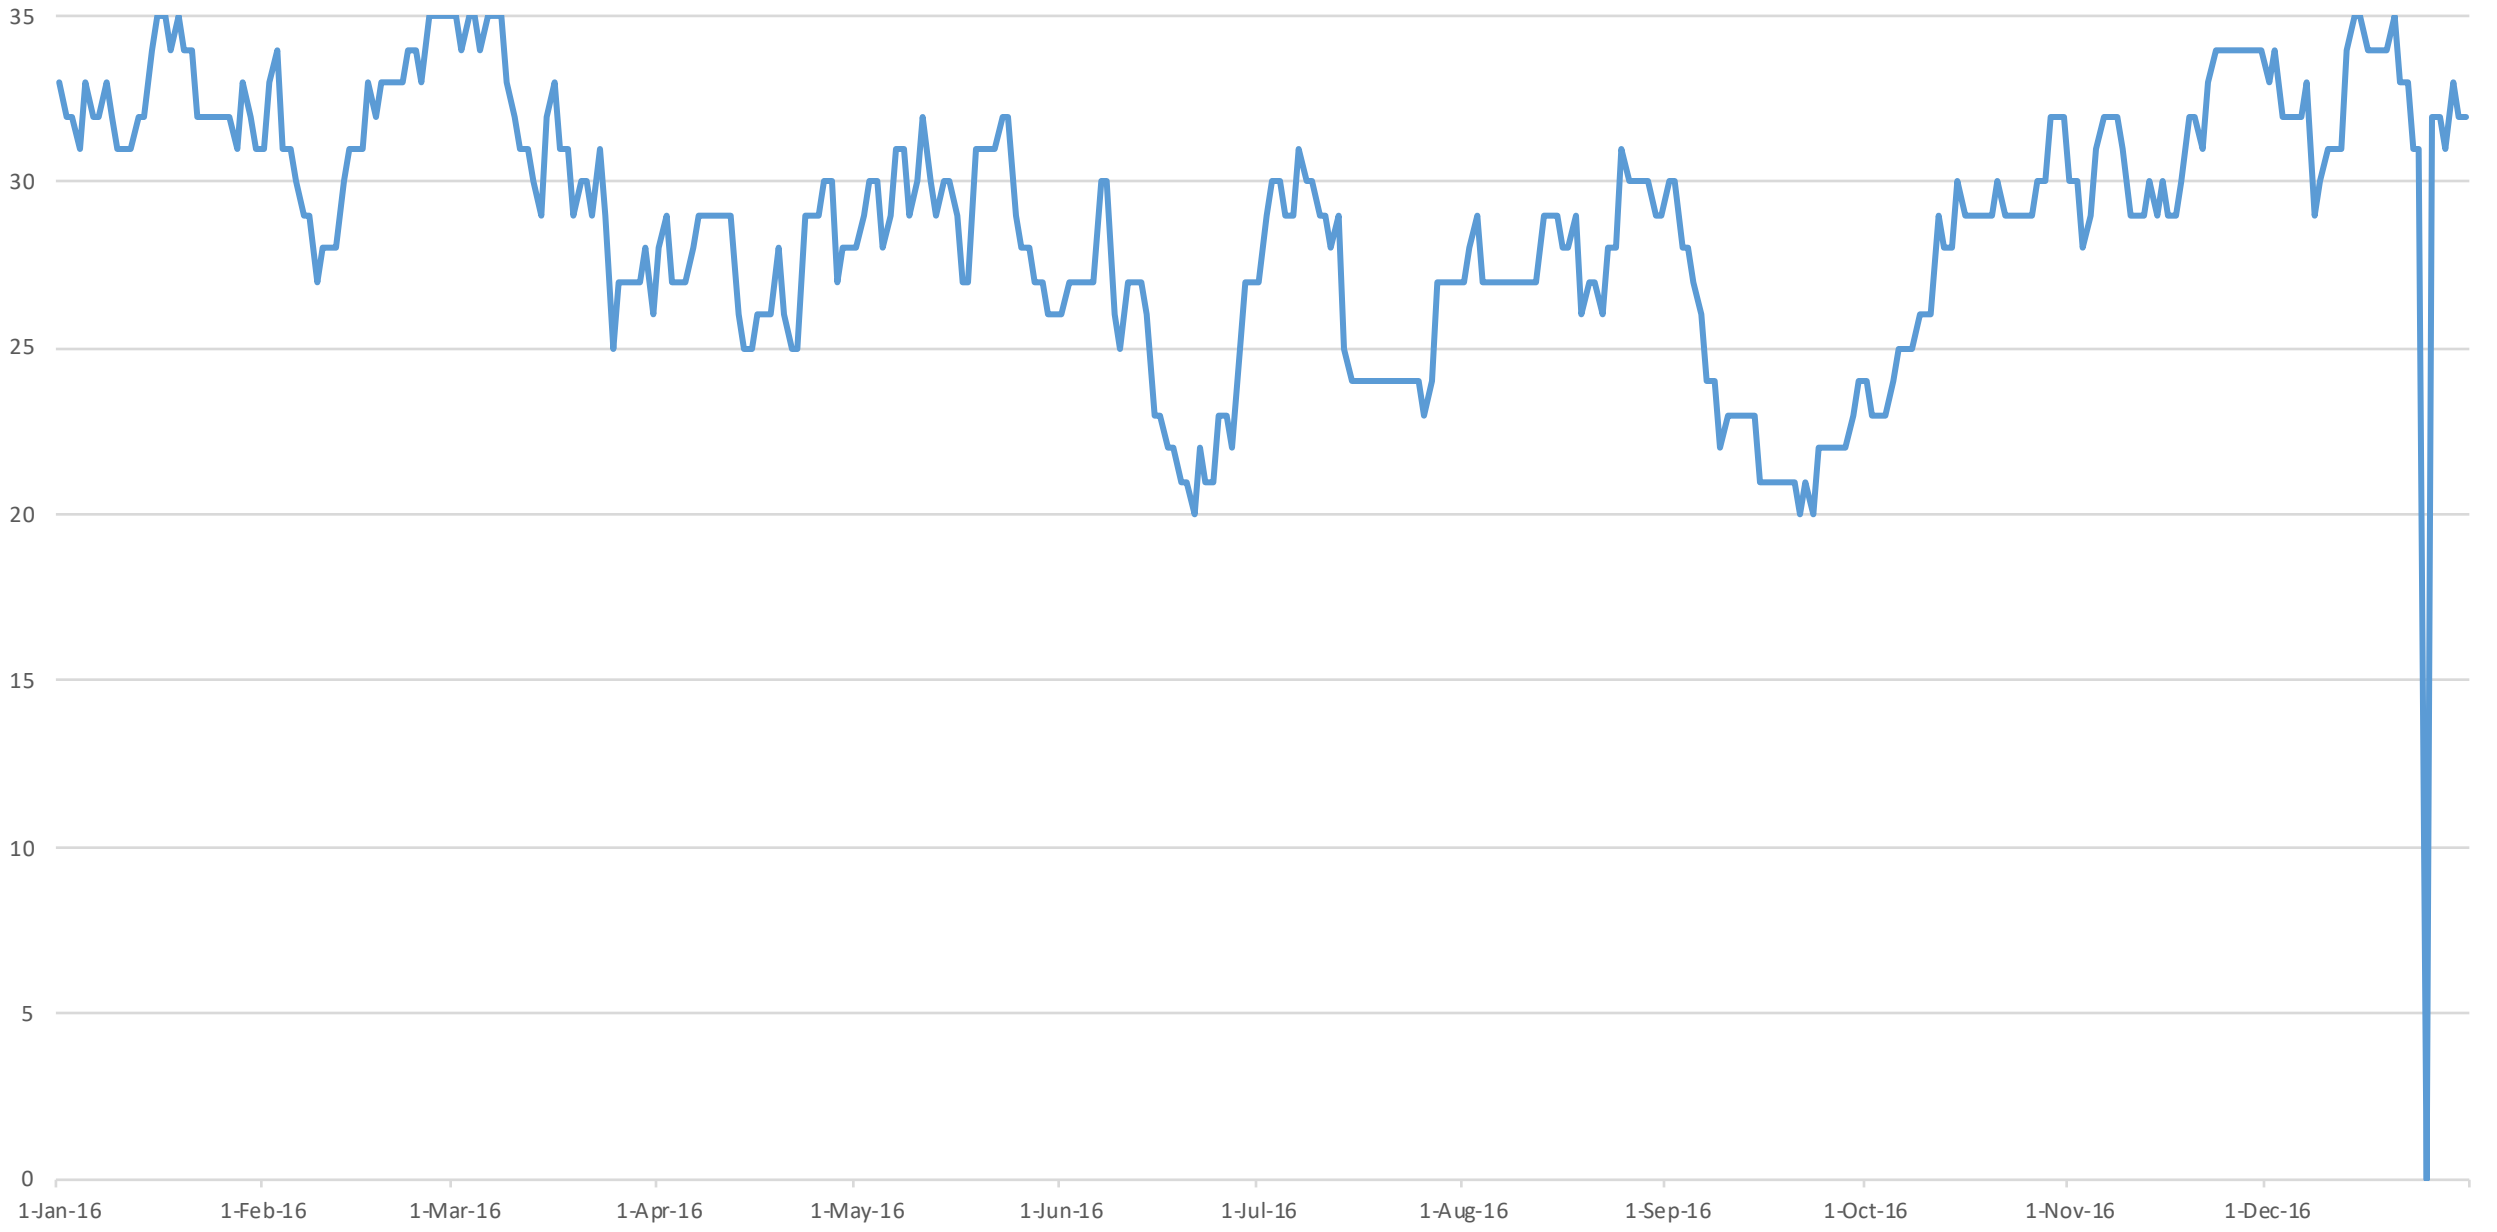

# 2016 PC Bed Totals

Total Unit M Beds = 35  
Total Unit M Average = 28.77